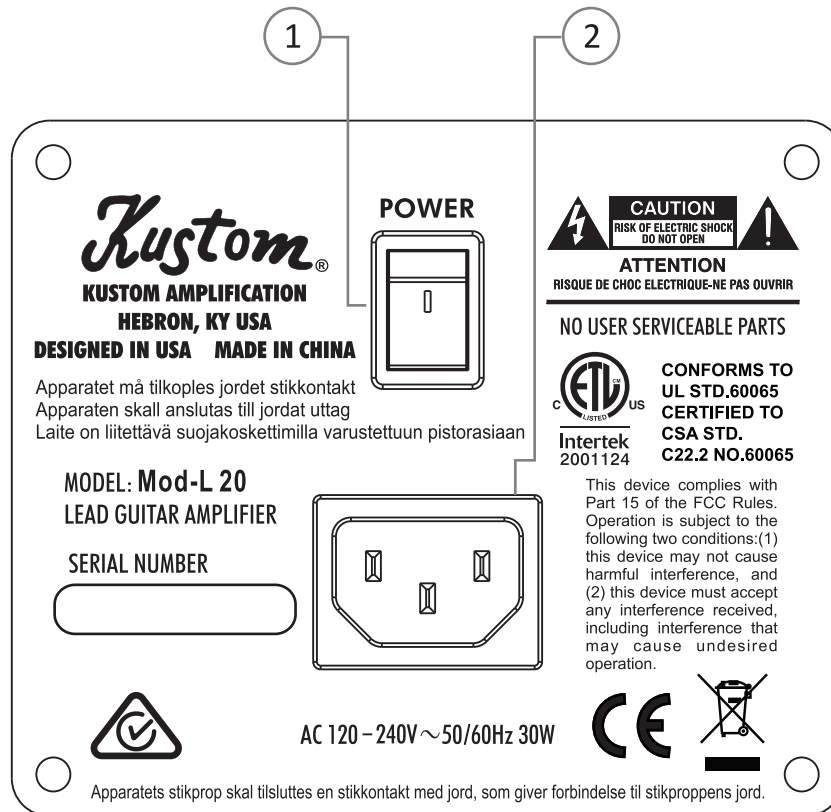

CONTROLS AND FEATURES OVERVIEW

1. **INPUT:** This is where you plug in your electric guitar.
2. **DISPLAY:** This area shows the amplifier model being played.
3. **HEADPHONES:** You can plug in any headphones or ear buds using 3.5 mm stereo plug for private listening. Note, when headphones are plugged into this jack, the internal speaker is defeated.
4. **VOLUME:** Use this control to set the volume of the amplifier.
5. **AMP SELECT:** Use this control to select from 24 different amplifier models.

OPERATION BASICS

The Kustom MOD-L 20 takes the setup time and efforts out of modeling amplification. Simply choose the amp model you want and adjust the volume. It's that easy.

The Kustom MOD-L 20 features 24-amp models numbered 01-24. Choose the amp model by turning the AMP SELECT knob (5) to the desired setting.

The amp settings are:

01. AMERICAN DRY
02. USA LARGE ROOM
03. RETRO TREMOLO
04. CLEAN & SWEET
05. POWER VERB
06. LIKE BUTTER
07. SOME DIRT
08. PRACTICE
09. FULL MONTY
10. VERY CLEVER
11. VINTAGE GAIN
12. GAINVERB
13. ROCK STAR
14. CLASSIC UK
15. UK LARGE ROOM
16. HEADRUSH
17. C U LATER
18. UK LEAD
19. SKY KISSER
20. FUZED METAL
21. POWER DELAY
22. LOUD NASTY
23. USA GAIN+FX
24. ALLICE

Once an amp model has been selected, adjust the volume control (4) to the desired listening level.

1. **POWER SWITCH:** Press to top of switch marked with a white line to turn on the power. Press the bottom of the switch (No line) to turn the power off.
2. **IEC AC POWER CORD CONNECTION:** Plug in the AC power cord here (Included).