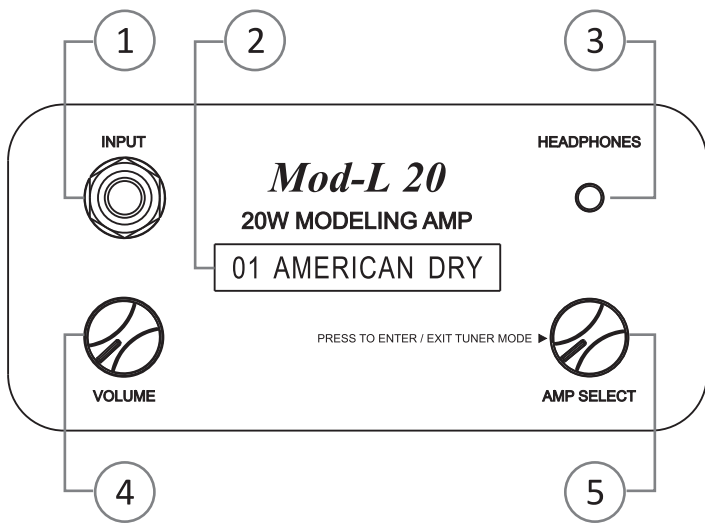

Kustom®

MOD-L 20 Modeling Amplifier Owner's Manual

Congratulations on the purchase of your KUSTOM MOD-L 20 Modeling Amplifier. Your MOD-L 20 draws on decades of electronic design and manufacturing experience at KUSTOM. This model was built from the ground up to offer useful features and reliable performance. Inside this manual, you'll find valuable information about your product's controls and specifications. Being familiar with its features will help you effectively use your MOD-L 20. We wish you many years of enjoyment.

CONTROLS AND FEATURES OVERVIEW

1. **INPUT:** This is where you plug in your electric guitar.
2. **DISPLAY:** This area shows the amplifier model being played.
3. **HEADPHONES:** You can plug in any headphones or ear buds using 3.5 mm stereo plug for private listening. Note, when headphones are plugged into this jack, the internal speaker is defeated.
4. **VOLUME:** Use this control to set the volume of the amplifier.
5. **AMP SELECT:** Use this control to select from 24 different amplifier models.

The amp settings are:

01. AMERICAN DRY
02. USA LARGE ROOM
03. RETRO TREMOLO
04. CLEAN & SWEET
05. POWER VERB
06. LIKE BUTTER
07. SOME DIRT
08. PRACTICE
09. FULL MONTY
10. VERY CLEVER
11. VINTAGE GAIN
12. GAINVERB
13. ROCK STAR
14. CLASSIC UK
15. UK LARGE ROOM
16. HEADRUSH
17. C U LATER
18. UK LEAD
19. SKY KISSER
20. FUZED METAL
21. POWER DELAY
22. LOUD NASTY
23. USA GAIN+FX
24. ALLICE

Once an amp model has been selected, adjust the volume control (4) to the desired listening level.

1. **POWER SWITCH:** Press to top of switch marked with a white line to turn on the power. Press the bottom of the switch (No line) to turn the power off.
2. **IEC AC POWER CORD CONNECTION:** Plug in the AC power cord here (Included).